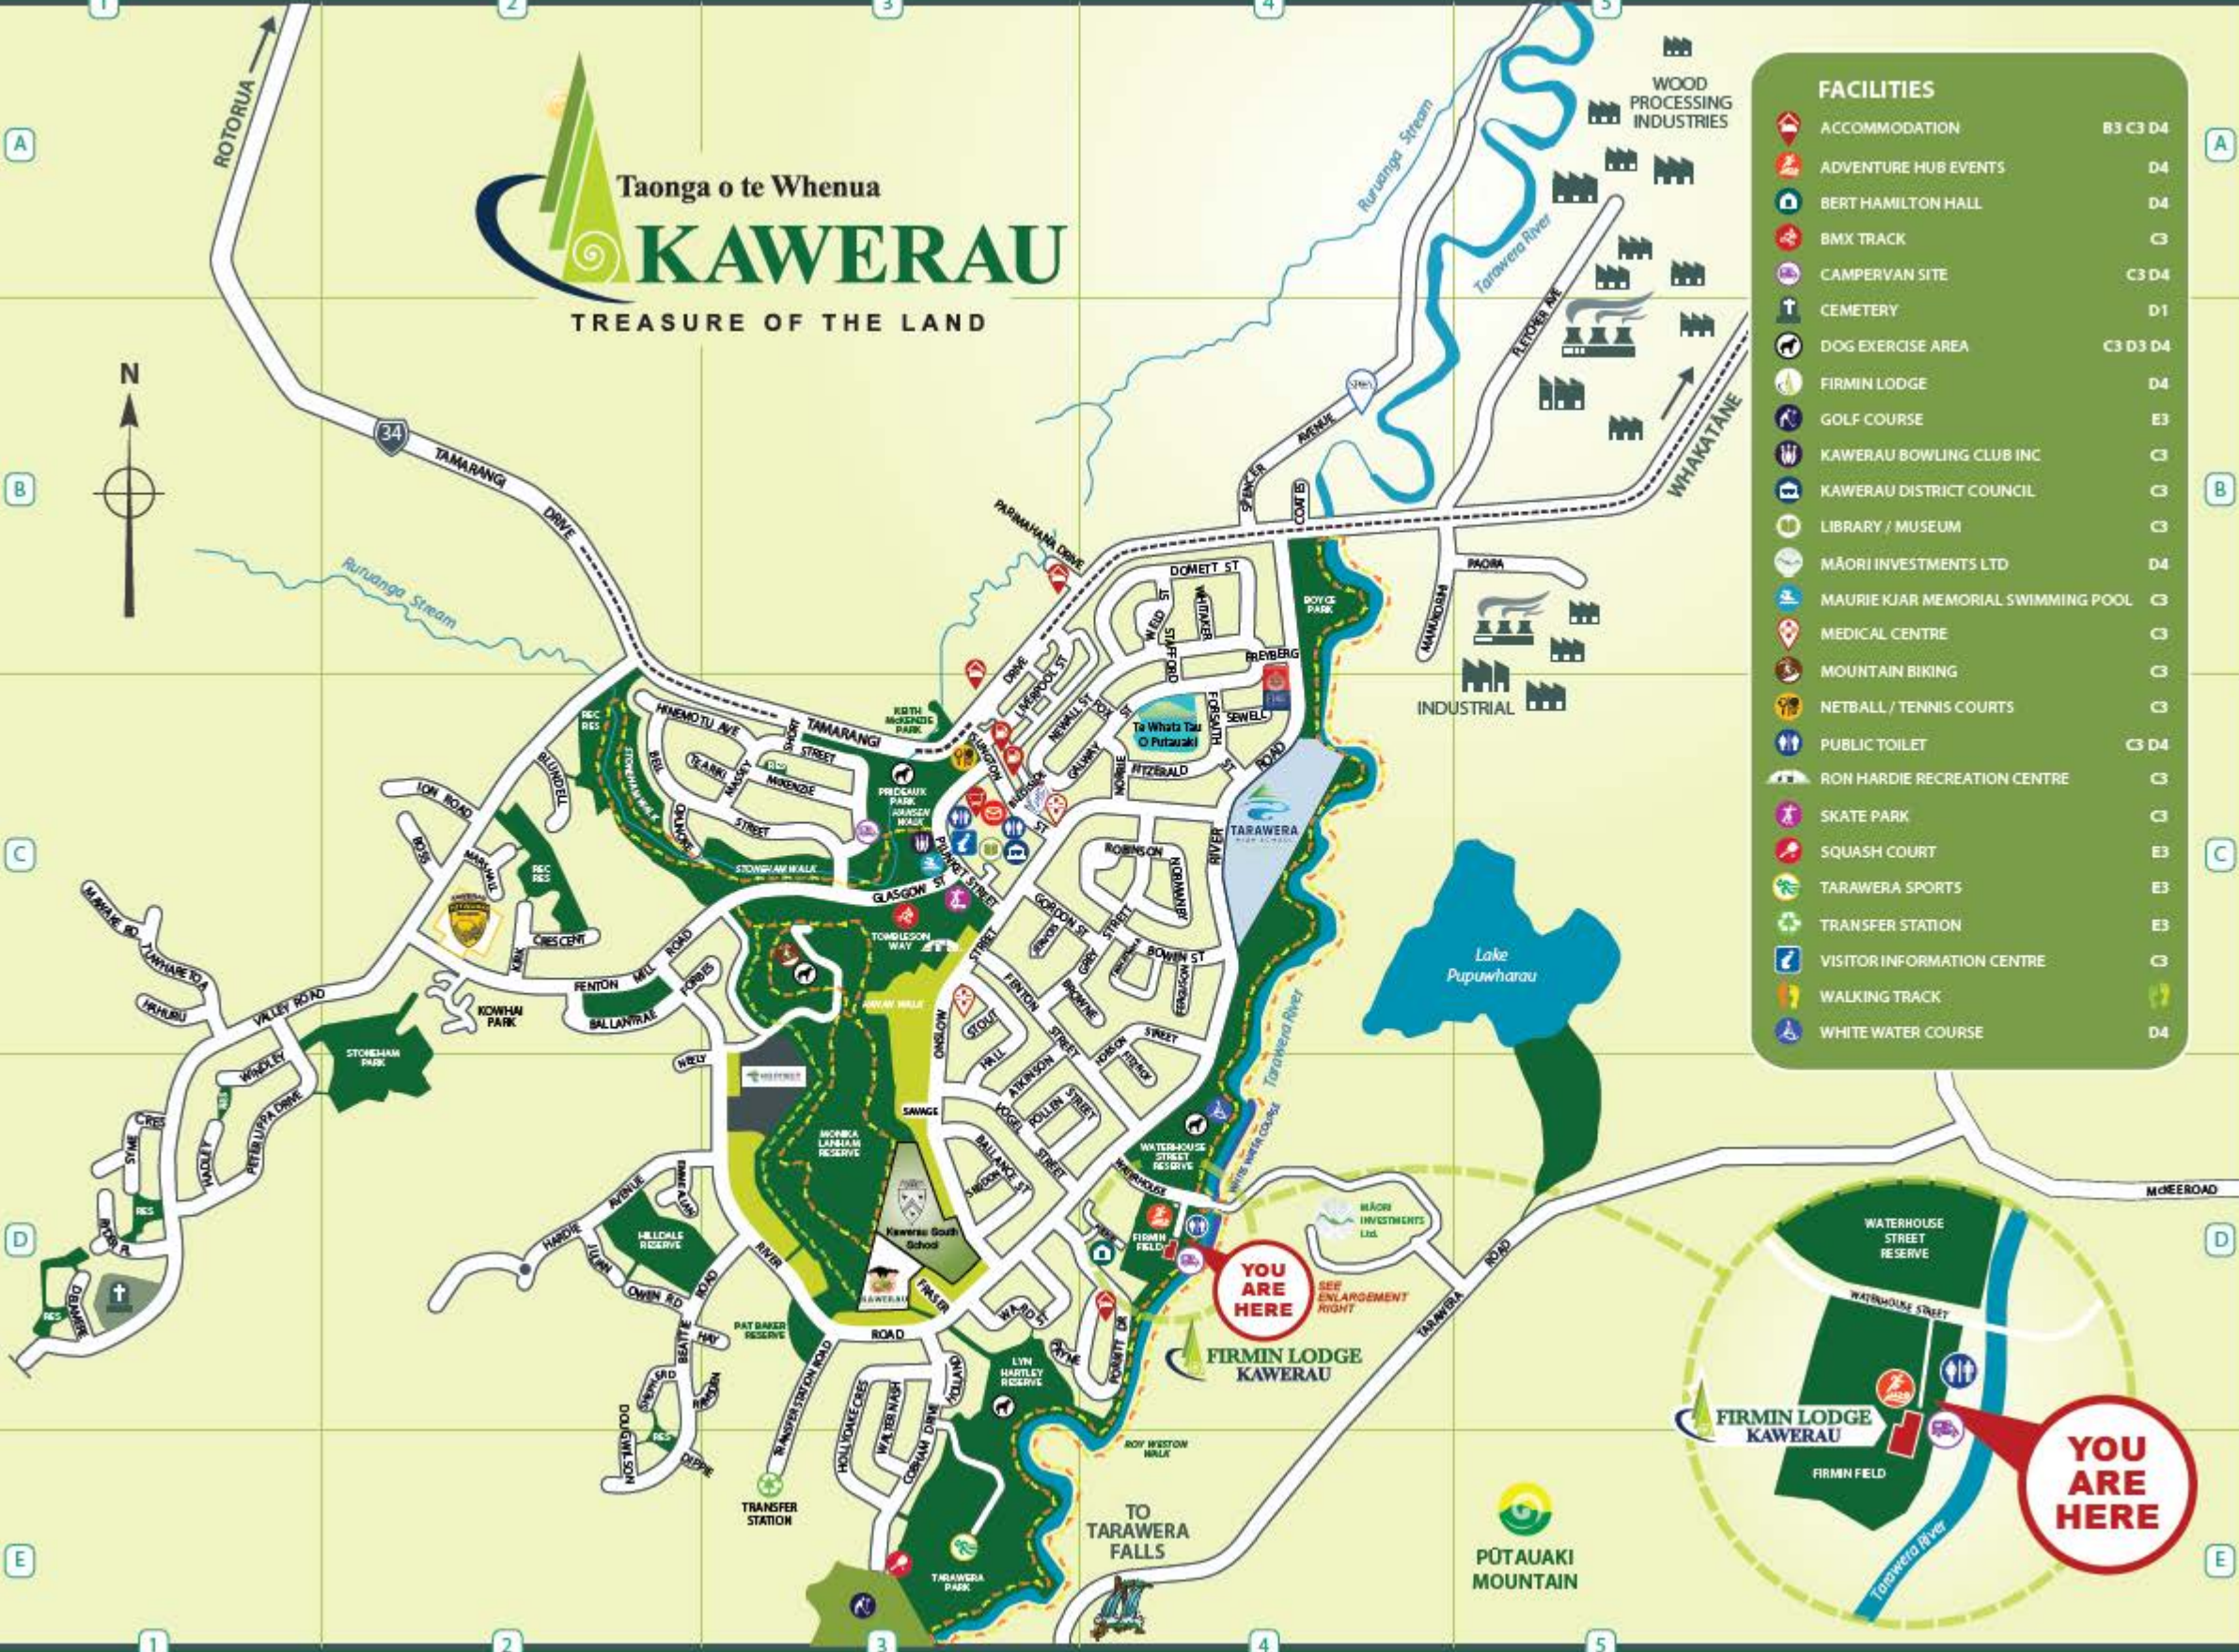

Taonga o te Whenua  
**KAWERAU**  
 TREASURE OF THE LAND

FACILITIES	
	ACCOMMODATION B3 C3 D4
	ADVENTURE HUB EVENTS D4
	BERT HAMILTON HALL D4
	BMX TRACK C3
	CAMPERVAN SITE C3 D4
	CEMETERY D1
	DOG EXERCISE AREA C3 D3 D4
	FIRMIN LODGE D4
	GOLF COURSE E3
	KAWERAU BOWLING CLUB INC C3
	KAWERAU DISTRICT COUNCIL C3
	LIBRARY / MUSEUM C3
	MĀORI INVESTMENTS LTD D4
	MAURIE KJAR MEMORIAL SWIMMING POOL C3
	MEDICAL CENTRE C3
	MOUNTAIN BIKING C3
	NETBALL / TENNIS COURTS C3
	PUBLIC TOILET C3 D4
	RON HARDIE RECREATION CENTRE C3
	SKATE PARK C3
	SQUASH COURT E3
	TARAWERA SPORTS E3
	TRANSFER STATION E3
	VISITOR INFORMATION CENTRE C3
	WALKING TRACK D4
	WHITE WATER COURSE D4

**YOU ARE HERE**  
 SEE ENLARGEMENT RIGHT

**YOU ARE HERE**